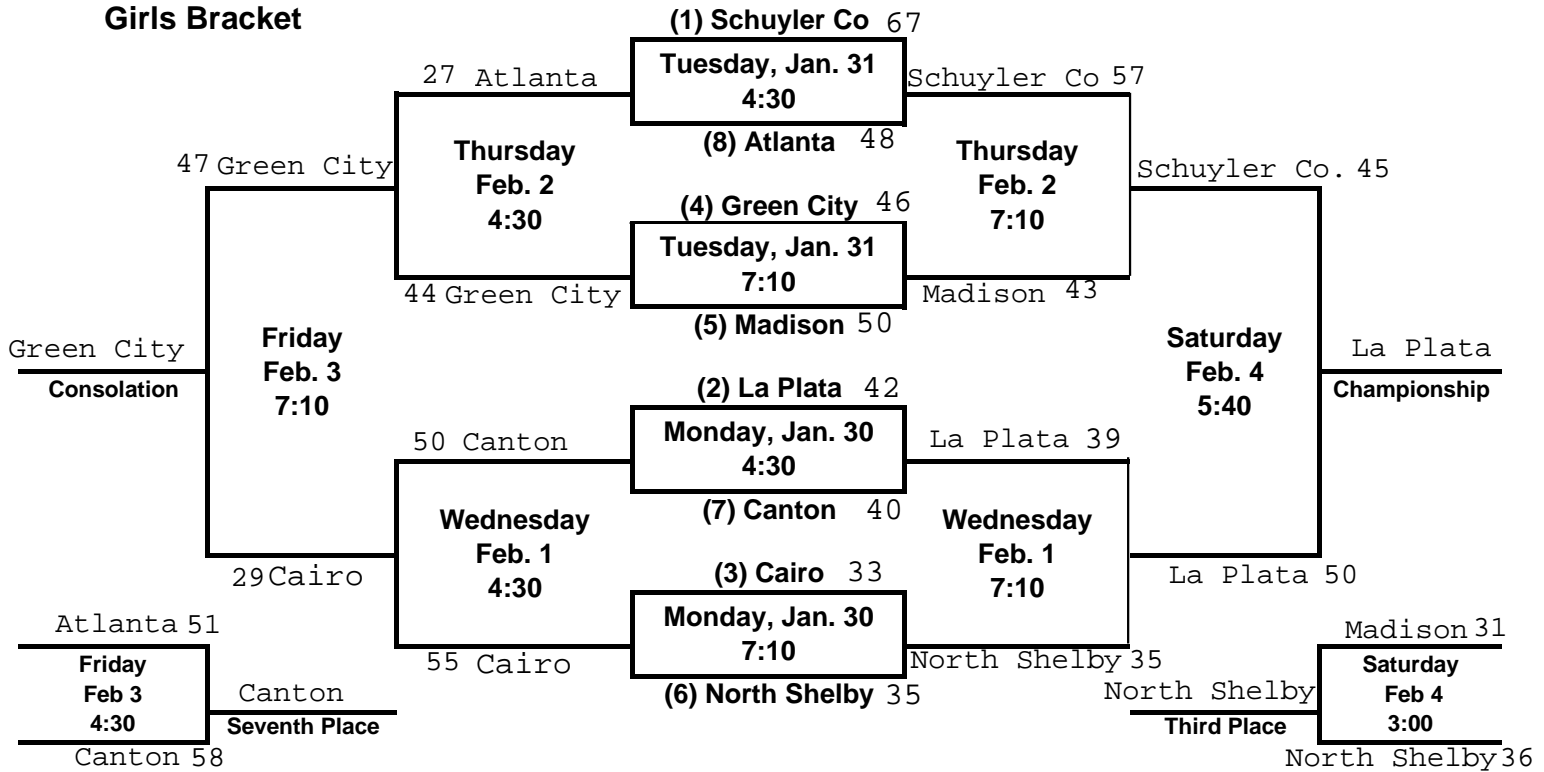

La Plata Invitational Tournament

January 30 ~ February 4, 2012

Girls Bracket

Boys Bracket